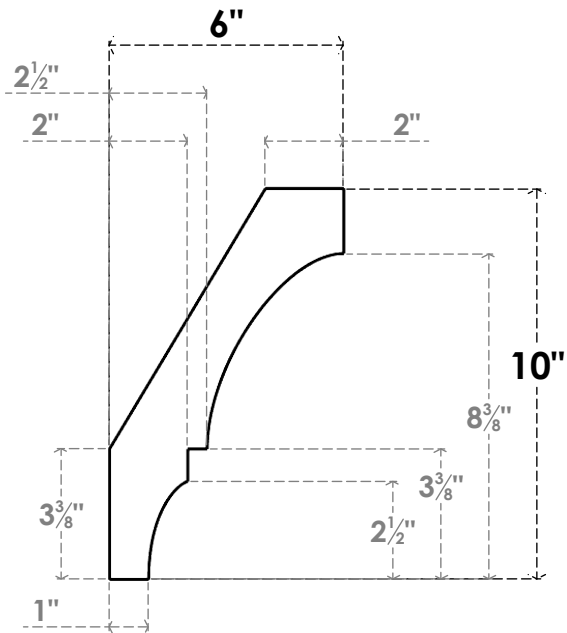

# ITEM NUMBER: BRCPC060X06000X1000BOA

6"W X 6"D X 10"H BALBOA ARCHITECTURAL GRADE PVC CLOSED KNEE BRACE

**SIDE PROFILE**

**FRONT PROFILE**

**ISOMETRIC**

EKENA MILLWORK  
2300 WEST MAIN ST.  
CLARKSVILLE, TX 75426  
TOLL FREE: 866-607-0453  
WWW.EKENAMILLWORK.COM