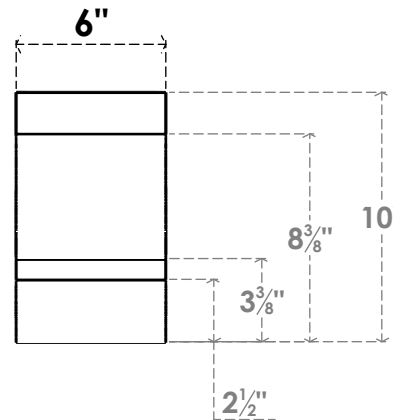

# ITEM NUMBER: BRCPC060X06000X1000BOA

6"W X 6"D X 10"H BALBOA ARCHITECTURAL GRADE PVC CLOSED KNEE BRACE

**SIDE PROFILE**

**FRONT PROFILE**

**ISOMETRIC**

EKENA MILLWORK  
2300 WEST MAIN ST.  
CLARKSVILLE, TX 75426  
TOLL FREE: 866-607-0453  
WWW.EKENAMILLWORK.COM